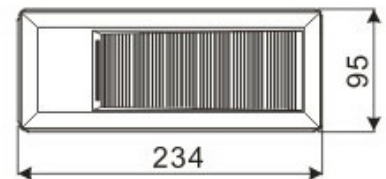

# LED Recessed Lighting – LR-R00137

Model No.	LR-R00137
LED Type	5mm
LED Q'TY.	15
Beam Angle	-
Minimum luminous flux(lm)	75
Voltage	120-240V
LED Watt	1.2W
Environmental Temperature	- 20°C~60°C
Environmental Humidity	0%-95%
Safety Class	II
Safety Type	IP65
Material	Aluminium
Driver	Included